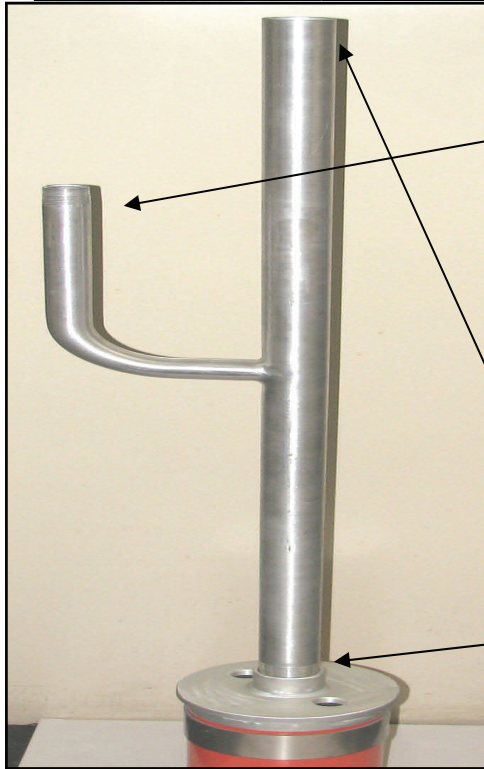

L.I.R. ASDE X Mounts

2 versions for L2802 ASDE-X TOP CAP

#1 L 5030V1 ~ #2 L 5030V2

V1=VERSION 1

OBSTRUCTION LIGHT &
SECTOR ANTENNA
SUPPORT

Threaded 1 1/2"

Threaded 1"

V2=VERSION 2

OBSTRUCTION LIGHT &
2) OMNIDIRECTIONAL
ANTENNA SUPPORTS

CAPS to blank off unused pipes

1 1/2" 10 XXXXXXXXXX
1" 1XXXXXXXXXXX

	<u>V1</u>	<u>V2</u>
HEIGHT CENTER PIPE	43"	33"
PIPE DIAMETER	1 1/2"	1 1/2"
HEIGHT OUTBOARD PIPE	33"	25"
OUTBOARD PIPE DIAMETER	1"	1"
OBSTRUCTION LIGHT INTERFACE THREAD	1"	1"