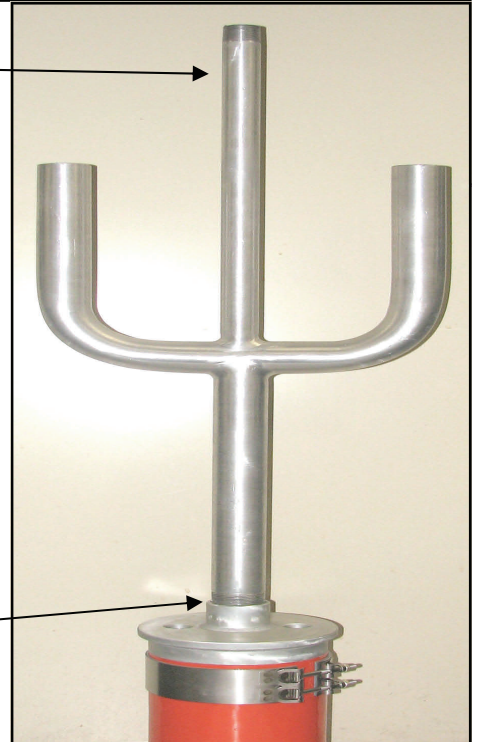

L.I.R. ASDE X Mounts

2 versions for L2802 ASDE-X TOP CAP

#1 L 5030V1 ~ #2 L 5030V2

V1=VERSION 1

OBSTRUCTION LIGHT &
SECTOR ANTENNA
SUPPORT

Threaded 1 1/2"

Threaded 1"

V2=VERSION 2

OBSTRUCTION LIGHT &
2) OMNIDIRECTIONAL
ANTENNA SUPPORTS

CAPS to blank off unused pipes

1 1/2" 10 XXXXXXXXXX
1" 1XXXXXXXXXXX

	<u>V1</u>	<u>V2</u>
HEIGHT CENTER PIPE	43"	33"
PIPE DIAMETER	1 1/2"	1 1/2"
HEIGHT OUTBOARD PIPE	33"	25"
OUTBOARD PIPE DIAMETER	1"	1"
OBSTRUCTION LIGHT INTERFACE THREAD	1"	1"